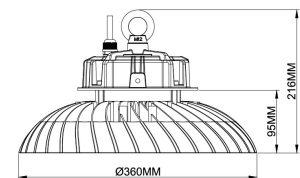

PC Diffuser

ALU Diffuser

150-200W

240-300W

FEATURES

- The HL Series High Bays are suitable replacements for 400W metal halide luminaires;
- Compact design and cast aluminium housing for efficient heat dissipation;
- 120° beam angle creating a wide uniform light
- 1-10V dimming control and designed optics lenses to reduce the glare (UGR<19);
- IP65 rated weatherproof, 5-year warranty;
- Optional accessories include diffusers (PC or aluminium), wall mounting bracket, wireguard, Zigbee wireless controller and microwave sensor.

TECHNICAL SPECS

Item No.	Power	Lumen Output	CRI	UGR	Colour Temp	Dimmable
HL-150W4KUGR19	150	19500lm	>80Ra	<19	4000K	1-10V
HL-150W5KUGR19	150	19500lm	>80Ra	<19	5000K	1-10V
HL-200W4KUGR19	200	26000lm	>80Ra	<19	4000K	1-10V
HL-200W5KUGR19	200	26000lm	>80Ra	<19	5000K	1-10V
HL-240W5KUGR19	240	31200lm	>80Ra	<19	5000K	1-10V
HL-300W5KUGR19	300	39000lm	>80Ra	<19	5000K	1-10V