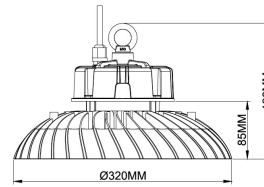

PC Diffuser

ALU Diffuser

150-200W

240-300W

FEATURES

- The HL Series High Bays are suitable replacements for 400W metal halide luminaires;
- Compact design and cast aluminium housing for efficient heat dissipation;
- 120° beam angle creating a wide uniform light
- 1-10V dimming control and designed optics lenses to reduce the glare (UGR<19);
- IP65 rated weatherproof, 5-year warranty;
- Optional accessories include diffusers (PC or aluminium), wall mounting bracket, wireguard, Zigbee wireless controller and microwave sensor.

TECHNICAL SPECS

Item No.	Power	Lumen Output	CRI	UGR	Colour Temp	Dimmable
HL-150W4KUGR19	150	19500lm	>80Ra	<19	4000K	1-10V
HL-150W5KUGR19	150	19500lm	>80Ra	<19	5000K	1-10V
HL-200W4KUGR19	200	26000lm	>80Ra	<19	4000K	1-10V
HL-200W5KUGR19	200	26000lm	>80Ra	<19	5000K	1-10V
HL-240W5KUGR19	240	31200lm	>80Ra	<19	5000K	1-10V
HL-300W5KUGR19	300	39000lm	>80Ra	<19	5000K	1-10V