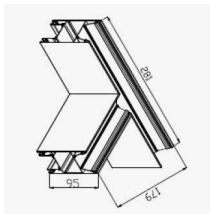

ACCESSORIES

T connector