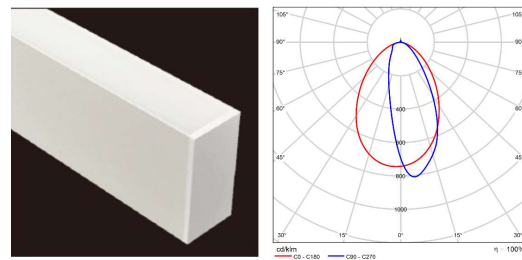

Asymmetrical 60°