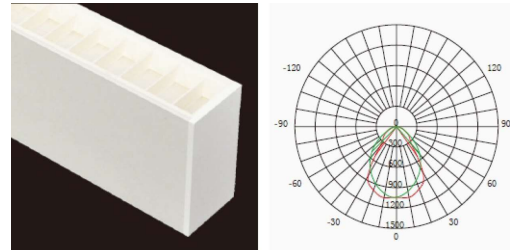

UGR>22

UGR<19

UGR<13

Asymmetrical 60°

ACCESSORIES

Recessed kits