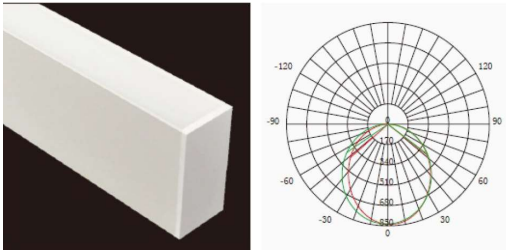

## FEATURES

- Customized lengths linear light
- CRI 80 - 90
- Light efficiency: > 100lm/W (High output version is available)
- Dimension: W: 50mm H 95mm, L: upon request
- Control Options: Emergency / Motion sensor/ DALI dimming/ 1-10V dimming
- Optics options: UGR<22; UGR< 19; UGR<13; UGR<6; Asymmetric 60°
- Mounting options: Surface mounted/ Side mounted / Suspended / Recessed mounted / Track mounted
- Direct light only / direct & indirect light
- CCT options: 3000K/4000K/5000K/6000K
- Fitting color options: White, Black, Sliver
- Seamless connections
- Integrated driver included
- 5 years warranty

## UGR>22