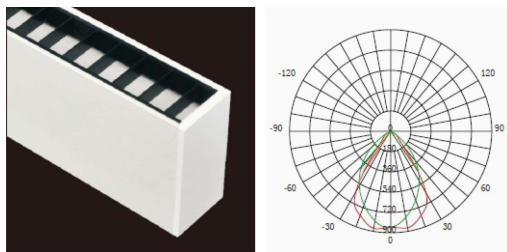

UGR>22

UGR<19

UGR<13

Asymmetrical 60°

ACCESSORIES

Recessed kits