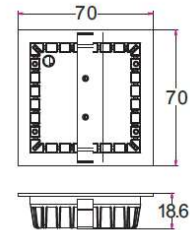

Thread Light

FEATURES

- Recessed LED thread light
- Up to 35,000hrs average LED life
- IP44 weatherproof
- Constant current non-dim LED driver included

TECHNICAL SPECS

Item No.	Power	Lumen Output	CRI	Colour Temp	Cutout	Dimension	Fitting Colour
LW001	1.5W	300lm	>80Ra	3000K	62x62 mm	L70x W70 x H18.6 mm	Sliver

Cabinet Light

FEATURES

- Recessed LED cabinet light
- Up to 35,000hrs average LED life
- Anti-Glare design
- Mini constant current non-dim LED driver included

TECHNICAL SPECS

Item No.	Power	Lumen Output	Beam Angle(°)	CRI	Colour Temp	Cutout	Fitting Colour
LD725-2L-3K	4.5W	300lm	38°	>80Ra	3000K	35 mm	White