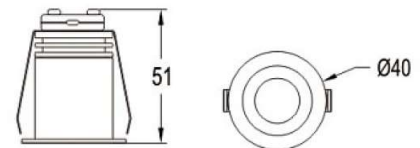

Thread Light

FEATURES

- Recessed LED thread light
- Up to 35,000hrs average LED life
- IP44 weatherproof
- Constant current non-dim LED driver included

TECHNICAL SPECS

Item No.	Power	Lumen Output	CRI	Colour Temp	Cutout	Dimension	Fitting Colour
LW001	1.5W	300lm	>80Ra	3000K	62x62 mm	L70x W70 x H18.6 mm	Sliver

Cabinet Light

FEATURES

- Recessed LED cabinet light
- Up to 35,000hrs average LED life
- Anti-Glare design
- Mini constant current non-dim LED driver included

TECHNICAL SPECS

Item No.	Power	Lumen Output	Beam Angle(°)	CRI	Colour Temp	Cutout	Fitting Colour
LD725-2L-3K	4.5W	300lm	38°	>80Ra	3000K	35 mm	White